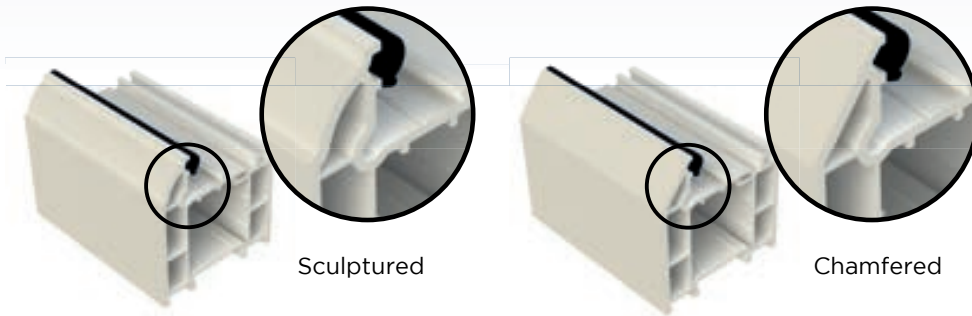

FRAME & THRESHOLD OPTIONS

Frame Options

Frame available in Linear Sculptured (Standard) or Chamfered.

(Foiled Frame Options are available to match the slab colour options apart from Duck Egg blue and Black 9011)