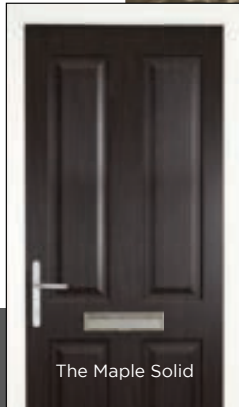

The Maple Arch

The Maple Solid

Styles...

Side panels...