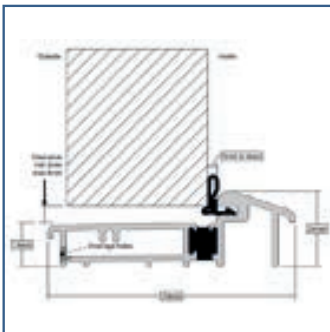

Stormguard AM370 (not Part M Compliant) - available in Gold or Silver (Open inwards doors)