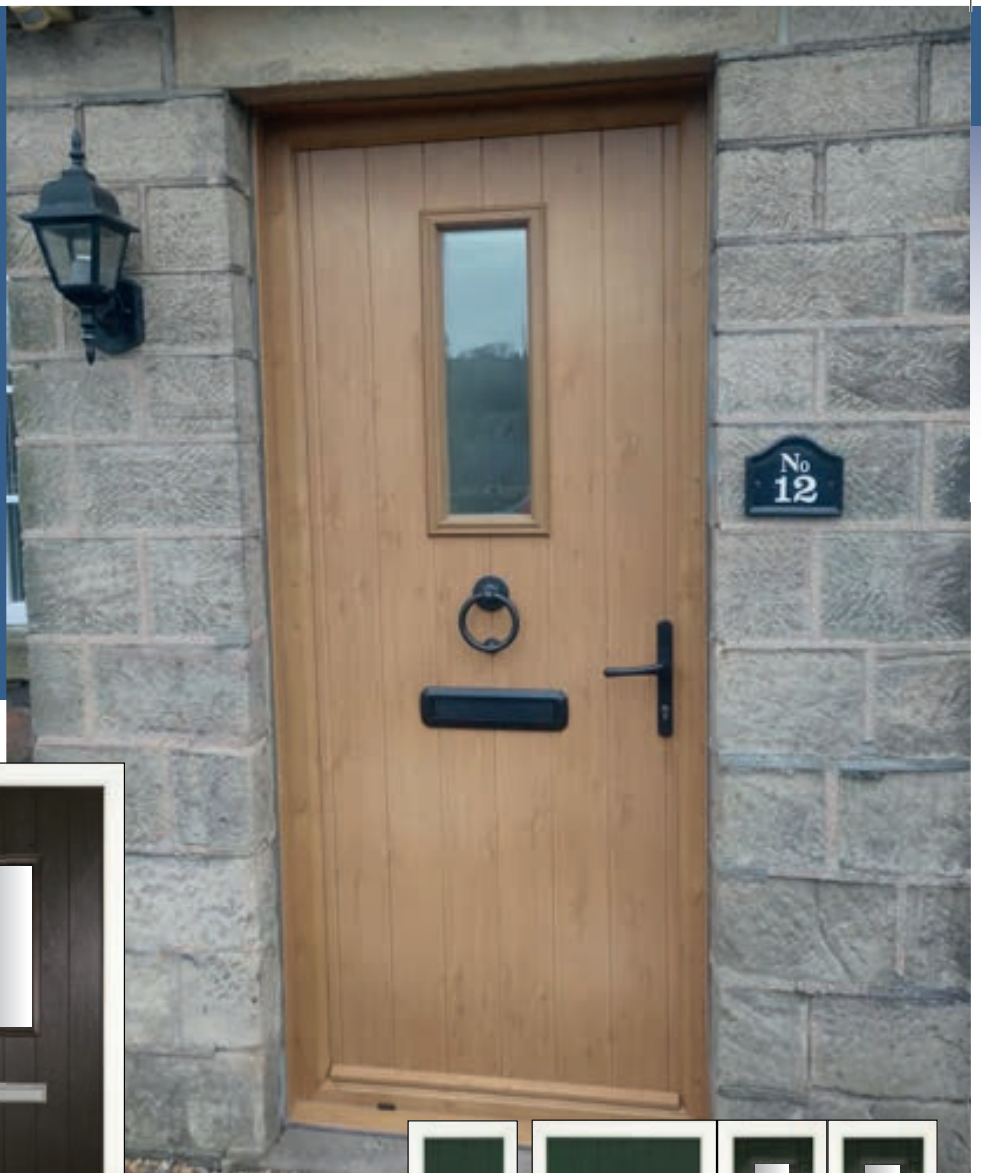

## Colours...

To see the full range of colours available please see page 9

# The Normanton

These glazing styles expand the designs available in the cottage door. From the traditional central design to the modern Normanton Two.

Available with the glazing on the handle or hinge side to ensure every option is covered.