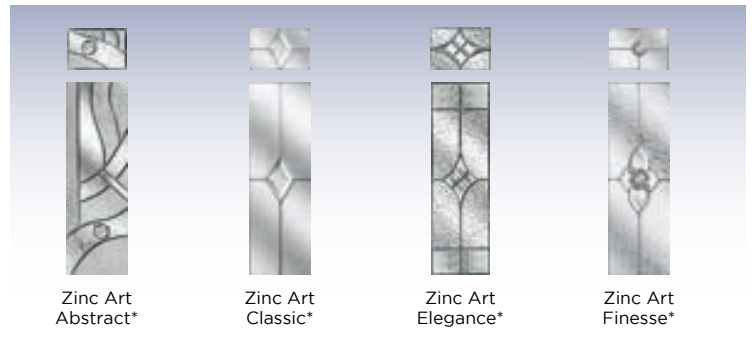

*These are triple glazed and the patterned glass is an integral part of the design. It is encapsulated in the clear sealed unit and an alternative backing glass cannot be chosen.
** Backing glass is an integral part of the design so cannot be chosen