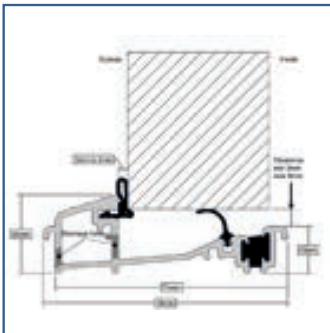

Threshold Options

To allow for every circumstance we offer the following door thresholds.