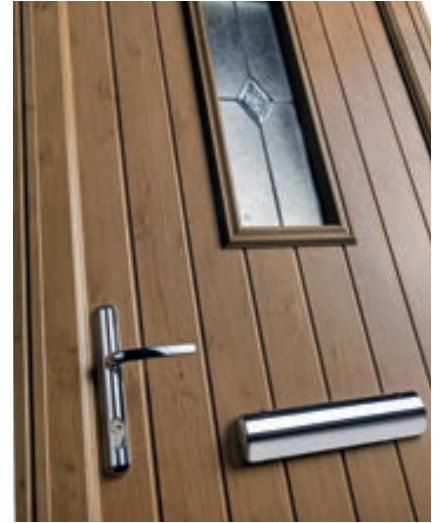

CONTEMPORARY RANGE 45