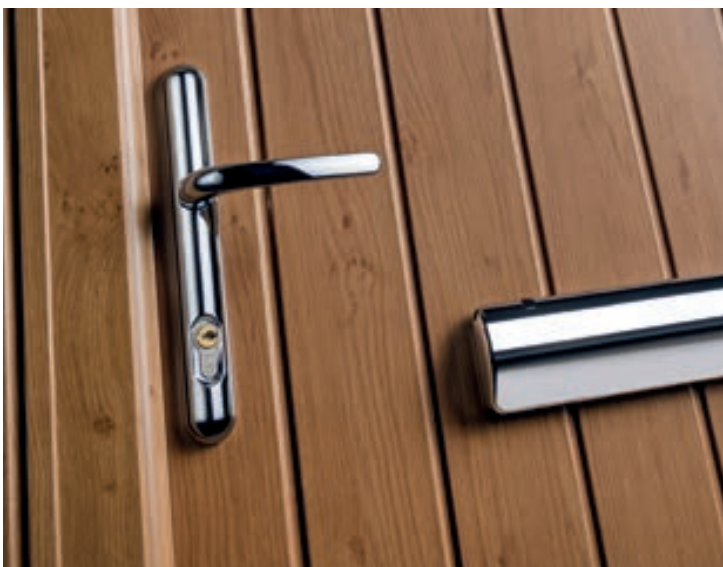

# Accessories

**Yale Lockmaster**

This lock incorporates 2 hook locks with a centre latch and deadbolt.

Secured By Design accredited and tested to PAS23/24.

Suitable for Lever/ Lever and Lever/Pad operations. 960 spindle height from bottom of slab.