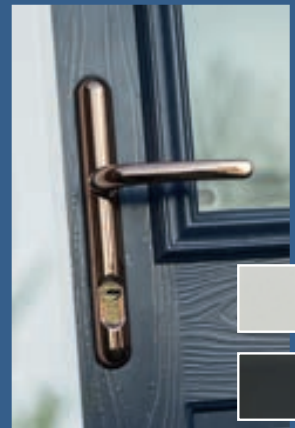

Heritage Lever/
Lever
This traditional door handle can be suited with door knocker and letter plate if required.

Available in:
Antique Black, Bright Gold, Bright Chrome & Graphite.