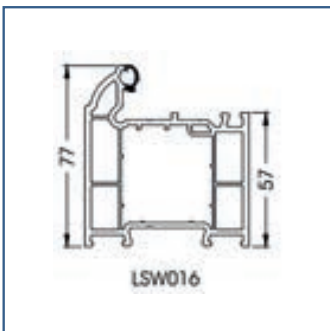

Stormguard AM570 (not Part M Compliant) - available in gold or silver (Open outwards doors)