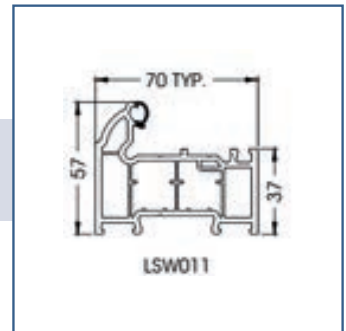

Our Standard PVCU threshold

Low PVCU threshold