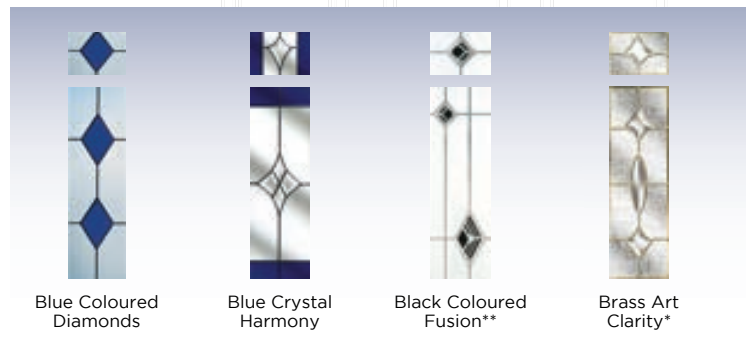

*These are triple glazed and the patterned glass is an integral part of the design. It is encapsulated in the clear sealed unit and an alternative backing glass cannot be chosen.
** Backing glass is an integral part of the design so cannot be chosen