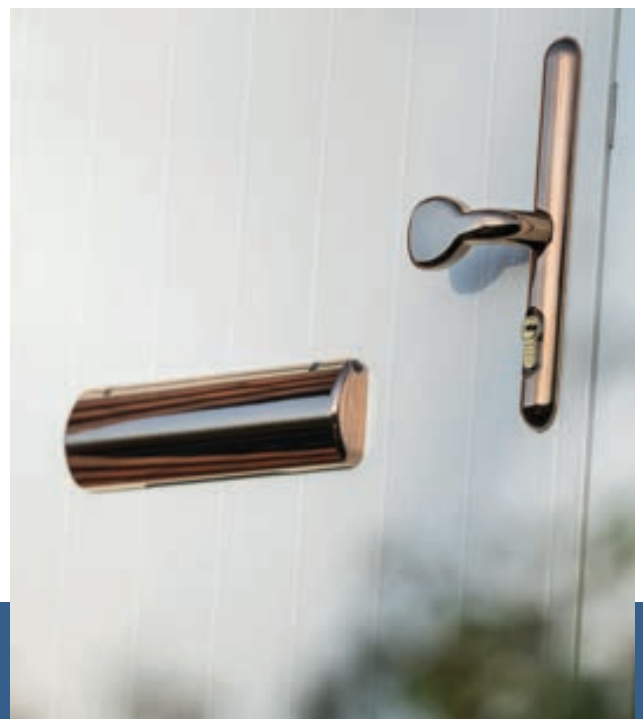

Accessories